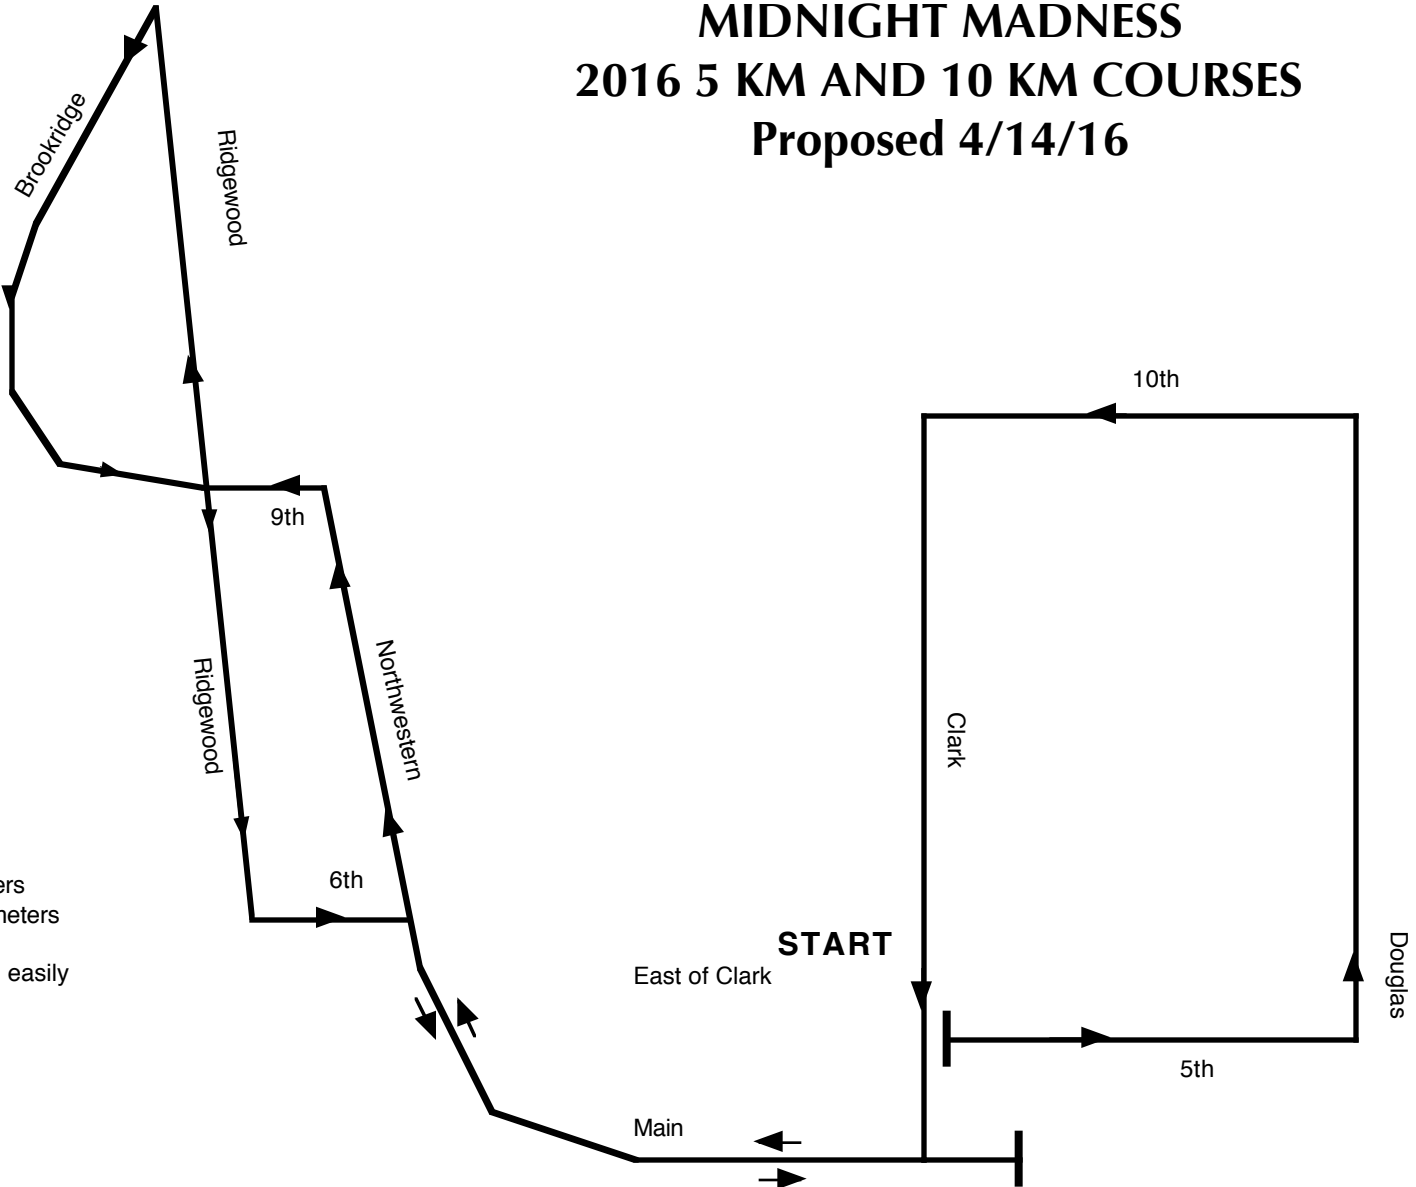

**MIDNIGHT MADNESS  
2016 5 KM AND 10 KM COURSES  
Proposed 4/14/16**

5 km route would be 5000 meters  
10 km route would be 10,014 meters

Although the 10 km start could easily  
be moved east 14 meters.

**START**

East of Clark

**FINISH**

Same as previous years